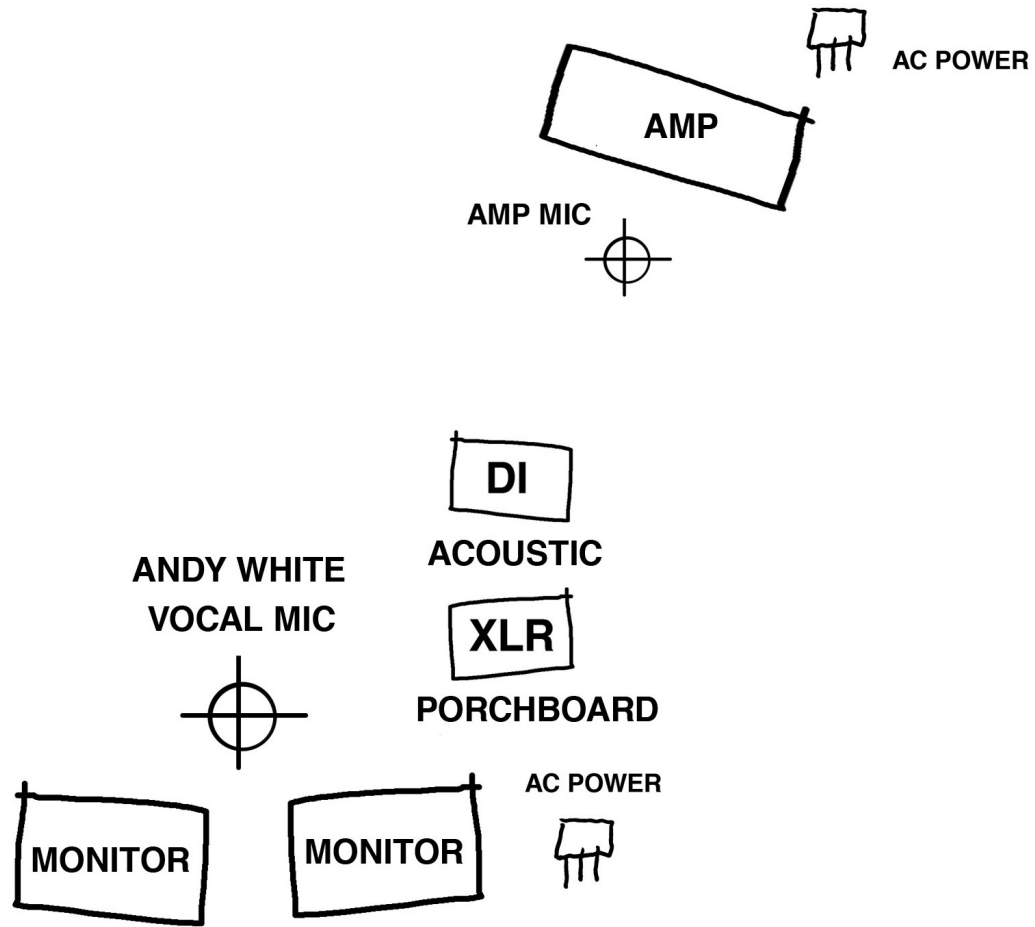

ANDY WHITE STAGE PLOT

Channel list:

- channel 1 - vocal mic, boom stand, SM58A preferred
- channel 2 - DI box, acoustic guitar, front of stage
- channel 3 - guitar amp mic, SM 57, back of stage
- channel 4 - DI box, porchboard (stomp box) front of stage

PA spec:

Full range speakers, 2 wedge monitors

Required:

1 x small valve guitar amplifier, Fender Pro Junior or similar preferred

Andy's mobile June 15-26 is +44 77 66 792 785